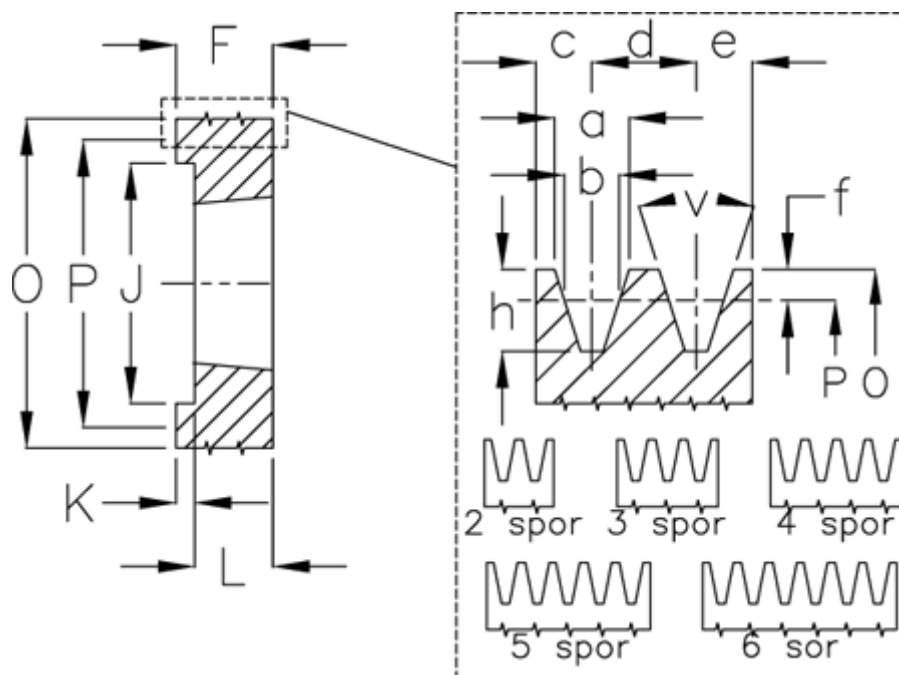

Article number: 604113010005

Description: V-belt pulley SPZ 100/5 TL2012

## Measures

a	= 9,7	For bush	= 2012	P	= 100
b	= 8,5	h	= 11	Type	= SPZ
Bush $\zeta$ max	= 50	J	= 71.0	v	= 38 grader
c	= 8	K	= 32		
d	= 12	L	= 32		
e	= 8	m	= -		
f	= 2	Number of ribs	= 5		
F	= 64	O	= 104		